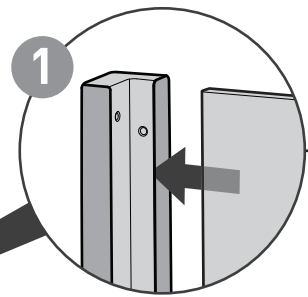

 <p>B (x2)</p> <p>101cm</p>	 <p>S (x2)</p> <p>45cm</p>	 <p>C (x4)</p>	 <p>(x16+2)</p>
--	---	---	--

1

B (x2)

S (x2)

C (x4)

Outside
Extérieure
Exterior
Außenseite
Buitenkant
Esterno
Exterior

An inset diagram showing a circular cross-section of the assembly. It shows two panels, B and S, joined together. The top surface of the assembly is shaded grey. A callout line points from this inset to the main assembly diagram.