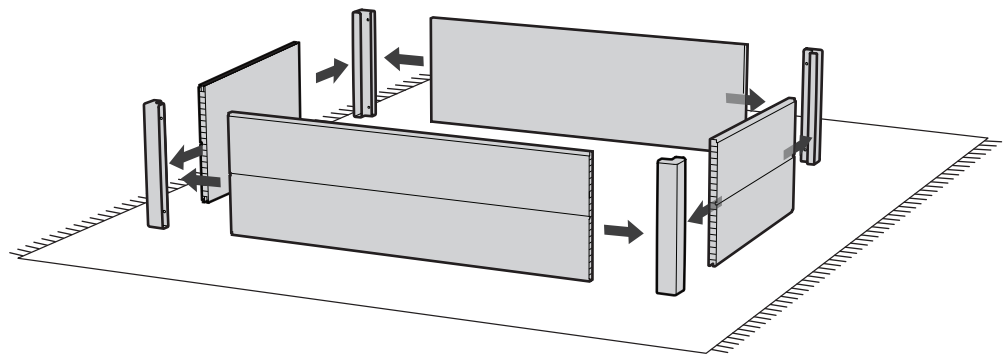

 <p>B (x2)</p> <p>101cm</p>	 <p>S (x2)</p> <p>45cm</p>	 <p>C (x4)</p>	 <p>(x16+2)</p>
--	---	---	--

1

B (x2)

S (x2)

C (x4)

Outside
Extérieure
Exterior
Außenseite
Buitenkant
Esterno
Exterior

An inset diagram showing a circular cross-section of the assembly. It shows two panels, B and S, joined together. The top surface of the assembly is shaded grey. A callout line points from this inset to the main assembly diagram.