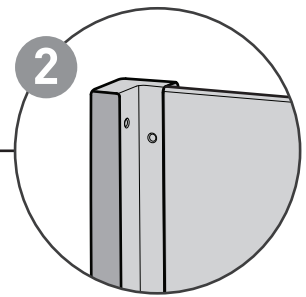

 <p>B (x2)</p> <p>101cm</p>	 <p>S (x2)</p> <p>45cm</p>	 <p>C (x4)</p>	 <p>(x16+2)</p>
--	---	---	--

1

B (x2)

S (x2)

C (x4)

Outside
Extérieure
Exterior
Außenseite
Buitenkant
Esterno
Exterior

An inset diagram showing a circular cross-section of the assembly. It shows two panels, B and S, joined together. The top surface of the assembly is shaded grey. A callout line points from this inset to the main assembly diagram.