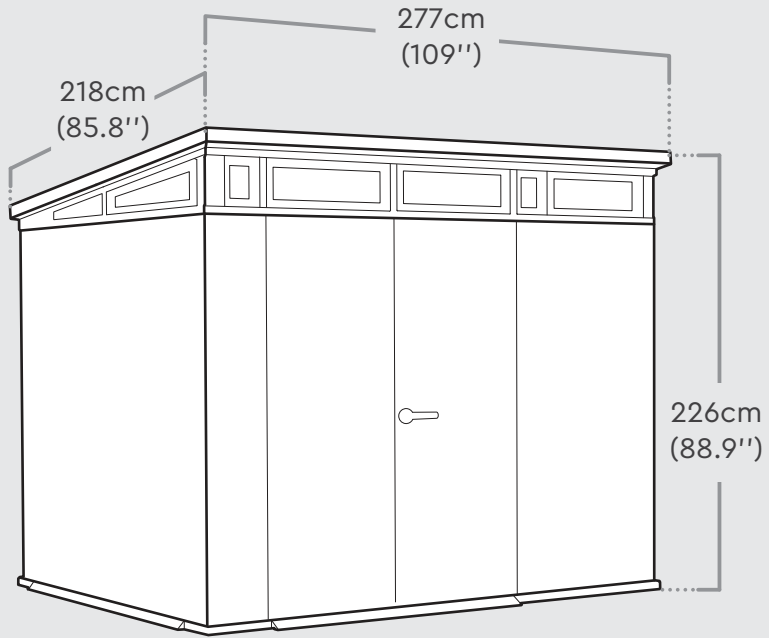

CORTINA™ 9X7 | Dimensions

Interior Dimensions:

264cm W x 201cm D x 219.5cm H
103.9in W x 79in D x 86.4in H