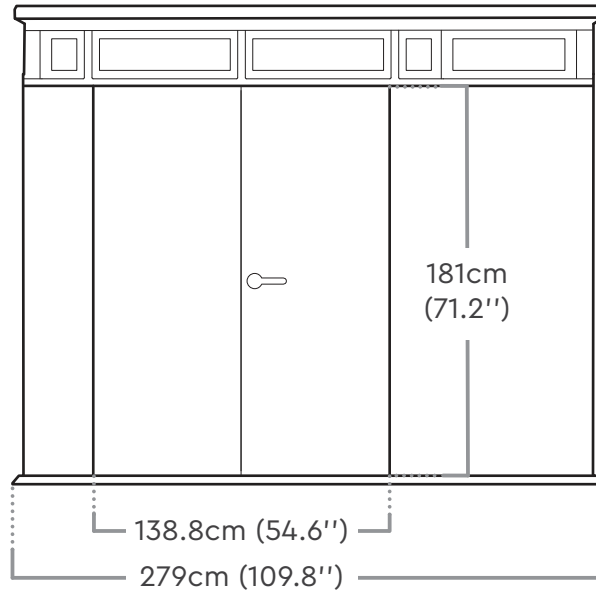

CORTINA™ 9X7 | Dimensions

Interior Dimensions:

264cm W x 201cm D x 219.5cm H
103.9in W x 79in D x 86.4in H