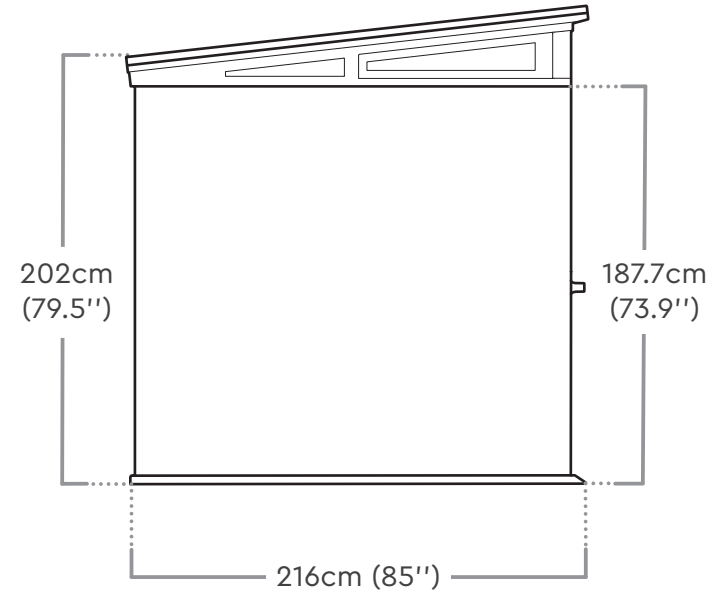

CORTINA™ 9X7 | Dimensions

Interior Dimensions:

264cm W x 201cm D x 219.5cm H
103.9in W x 79in D x 86.4in H