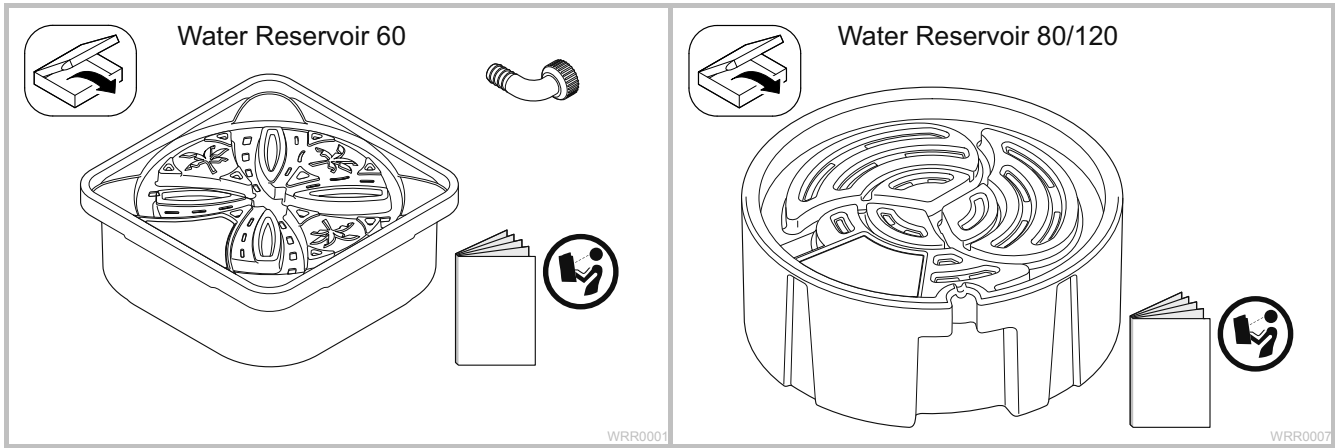

	Water Reservoir 60	Water Reservoir 80	Water Reservoir 120
V	75 l	120 l	255 l
	Aquarius Universal Classic 2000	Aquarius Universal Premium 12000	Aquarius Universal Premium 12000 AquaMax Eco Classic 17500

Water reservoir 60

Water reservoir 80

Water reservoir 120

WRR0003

WRR0008

Water reservoir	a
60	max. 1 × Ø 19 mm
80	max. 1 × Ø 25 mm
120	max. 1 × Ø 38 mm

WRR0006

WRR0010