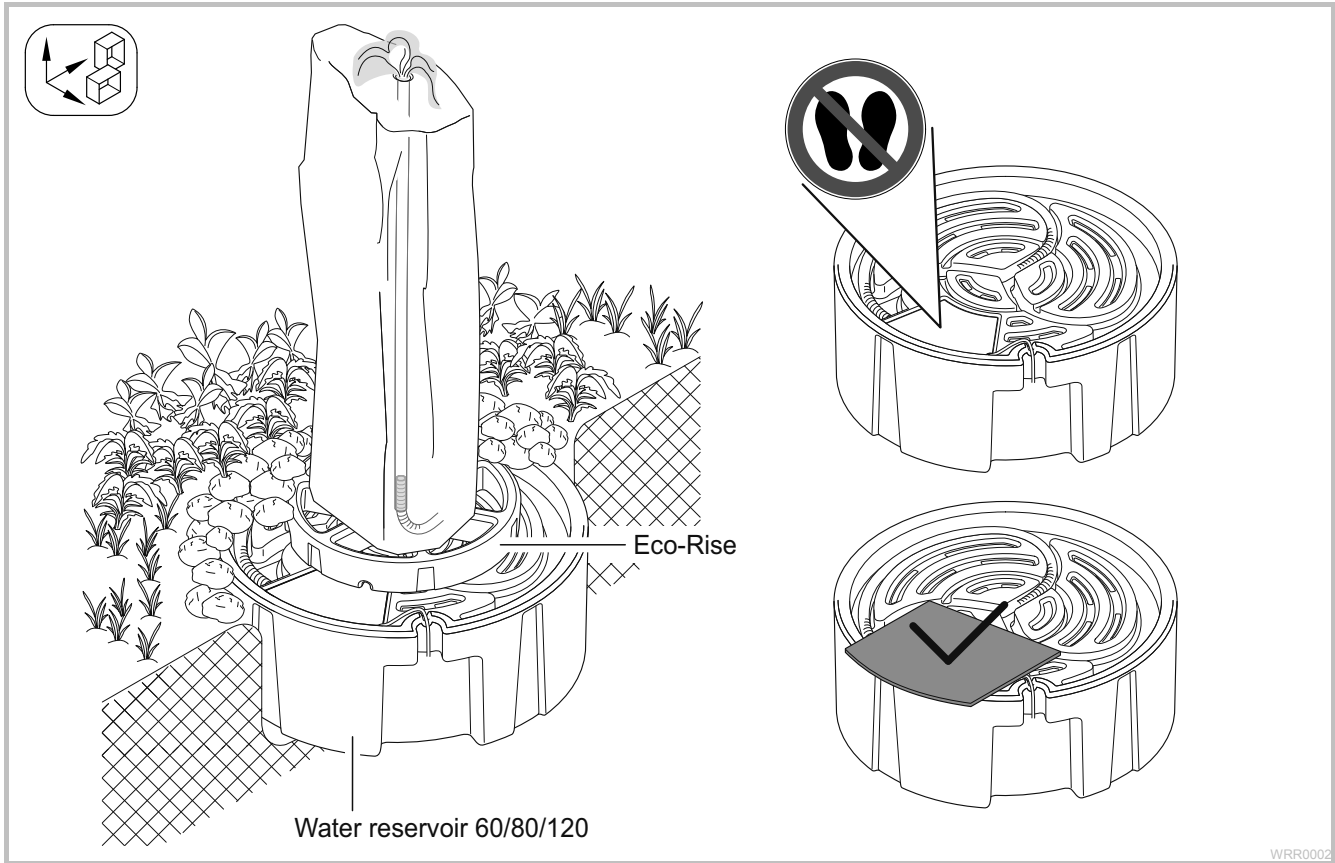

	Water Reservoir 60	Water Reservoir 80	Water Reservoir 120
V	75 l	120 l	255 l
	Aquarius Universal Classic 2000	Aquarius Universal Premium 12000	Aquarius Universal Premium 12000 AquaMax Eco Classic 17500

Water reservoir 60

Water reservoir 80

Water reservoir 120

WRR0003

WRR0008

Water reservoir	a
60	max. 1 × Ø 19 mm
80	max. 1 × Ø 25 mm
120	max. 1 × Ø 38 mm

WRR0006

WRR0010