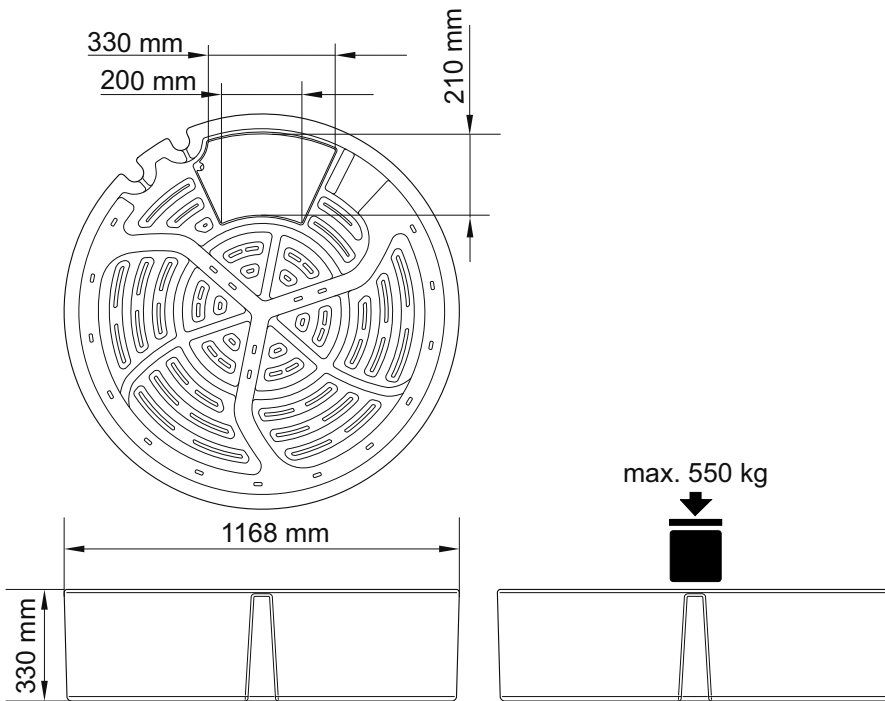

	Water Reservoir 60	Water Reservoir 80	Water Reservoir 120
V	75 l	120 l	255 l
	Aquarius Universal Classic 2000	Aquarius Universal Premium 12000	Aquarius Universal Premium 12000 AquaMax Eco Classic 17500

Water reservoir 60

Water reservoir 80

Water reservoir 120

WRR0003

WRR0008

Water reservoir	a
60	max. 1 × Ø 19 mm
80	max. 1 × Ø 25 mm
120	max. 1 × Ø 38 mm

WRR0006

WRR0010