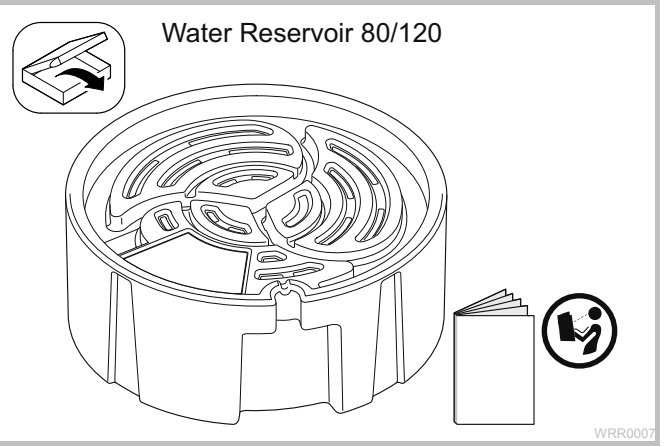

	Water Reservoir 60	Water Reservoir 80	Water Reservoir 120
V	75 l	120 l	255 l
	Aquarius Universal Classic 2000	Aquarius Universal Premium 12000	Aquarius Universal Premium 12000 AquaMax Eco Classic 17500

Water reservoir 60

Water reservoir 80

Water reservoir 120

WRR0003

WRR0008

Water reservoir	a
60	max. 1 × Ø 19 mm
80	max. 1 × Ø 25 mm
120	max. 1 × Ø 38 mm

WRR0006

WRR0010