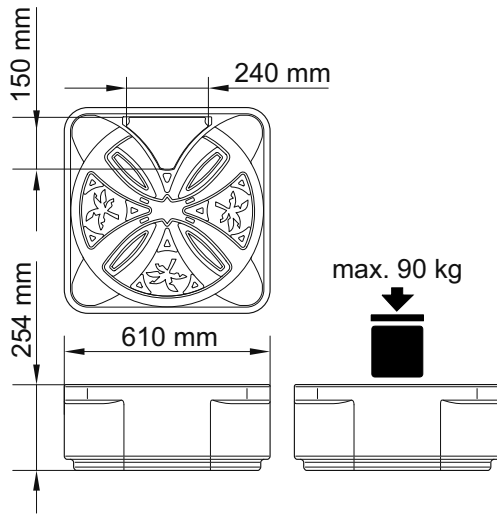

	Water Reservoir 60	Water Reservoir 80	Water Reservoir 120
V	75 l	120 l	255 l
	Aquarius Universal Classic 2000	Aquarius Universal Premium 12000	Aquarius Universal Premium 12000 AquaMax Eco Classic 17500

Water reservoir 60

Water reservoir 80

Water reservoir 120

WRR0003

WRR0008

Water reservoir	a
60	max. 1 × Ø 19 mm
80	max. 1 × Ø 25 mm
120	max. 1 × Ø 38 mm

WRR0006

WRR0010