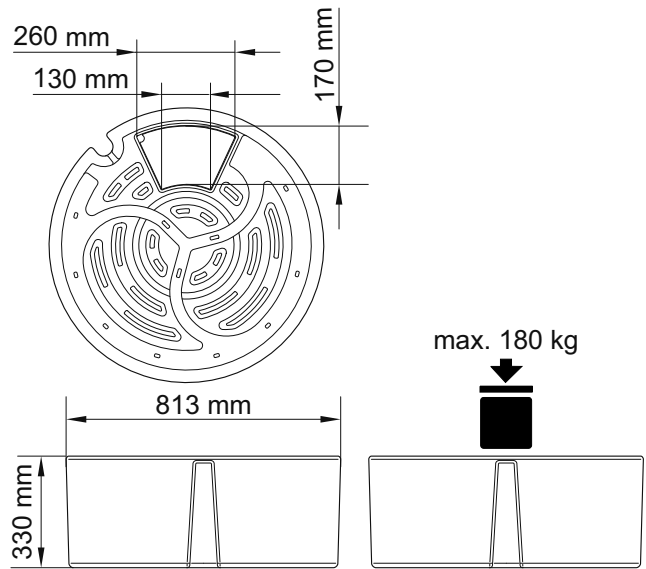

	Water Reservoir 60	Water Reservoir 80	Water Reservoir 120
V	75 l	120 l	255 l
	Aquarius Universal Classic 2000	Aquarius Universal Premium 12000	Aquarius Universal Premium 12000 AquaMax Eco Classic 17500

Water reservoir 60

Water reservoir 80

Water reservoir 120

WRR0003

WRR0008

Water reservoir	a
60	max. 1 × Ø 19 mm
80	max. 1 × Ø 25 mm
120	max. 1 × Ø 38 mm

WRR0006

WRR0010