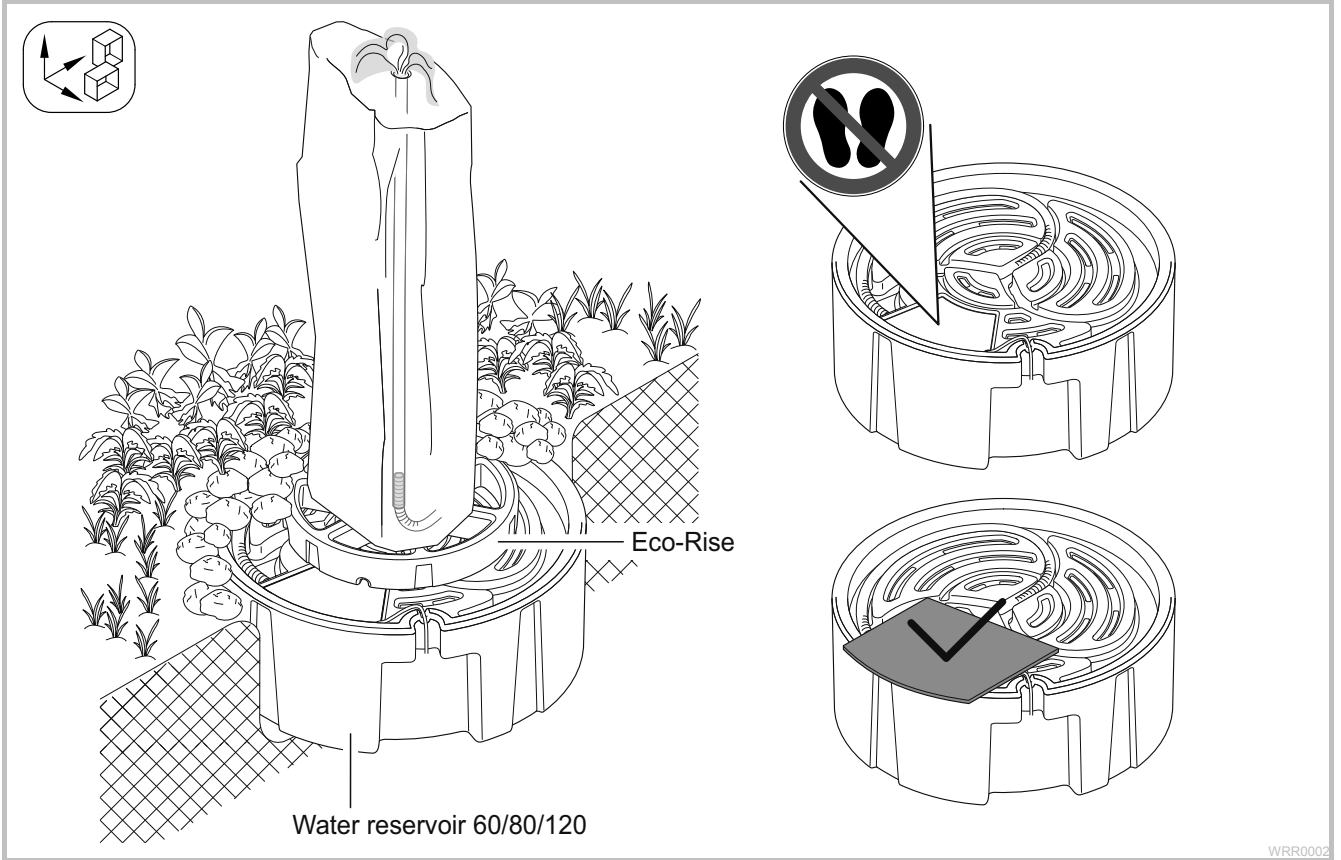

	Water Reservoir 60	Water Reservoir 80	Water Reservoir 120
V	75 l	120 l	255 l
	Aquarius Universal Classic 2000	Aquarius Universal Premium 12000	Aquarius Universal Premium 12000 AquaMax Eco Classic 17500

Water reservoir 60

Water reservoir 80

Water reservoir 120

WRR0003

WRR0008

Water reservoir	a
60	max. 1 × Ø 19 mm
80	max. 1 × Ø 25 mm
120	max. 1 × Ø 38 mm

WRR0006

WRR0010