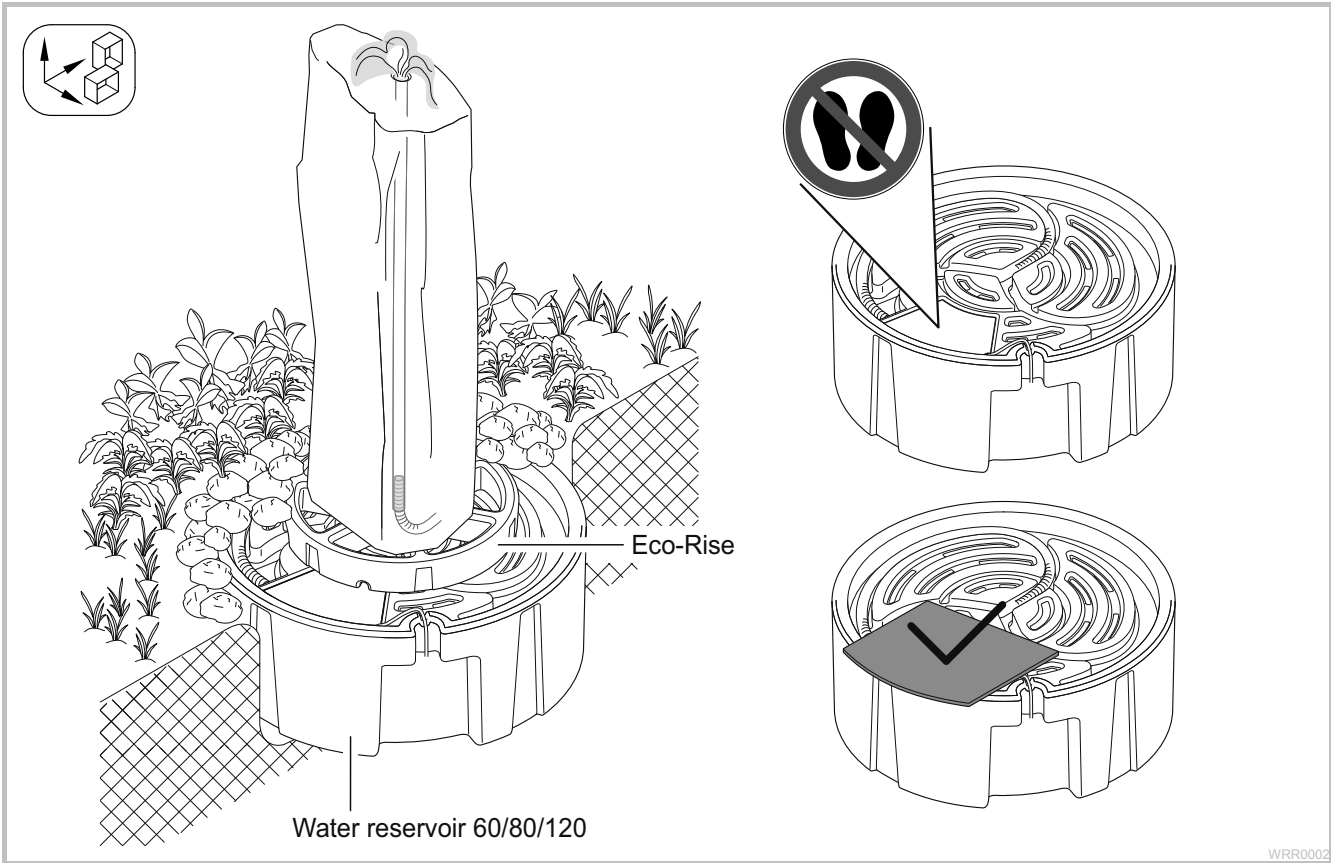

	Water Reservoir 60	Water Reservoir 80	Water Reservoir 120
V	75 l	120 l	255 l
	Aquarius Universal Classic 2000	Aquarius Universal Premium 12000	Aquarius Universal Premium 12000 AquaMax Eco Classic 17500

Water reservoir 60

Water reservoir 80

Water reservoir 120

WRR0003

WRR0008

Water reservoir	a
60	max. 1 × Ø 19 mm
80	max. 1 × Ø 25 mm
120	max. 1 × Ø 38 mm

WRR0006

WRR0010