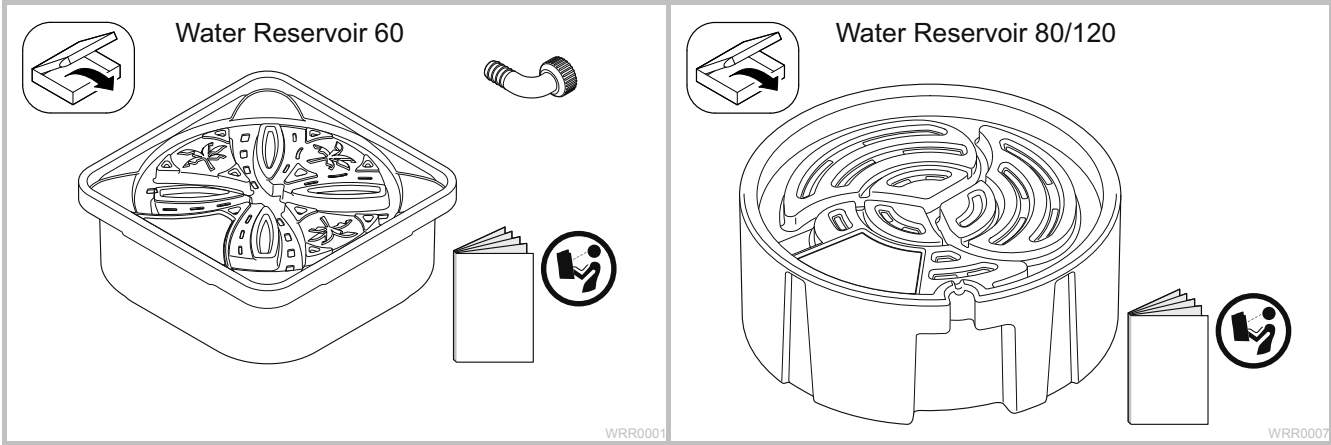

	Water Reservoir 60	Water Reservoir 80	Water Reservoir 120
V	75 l	120 l	255 l
	Aquarius Universal Classic 2000	Aquarius Universal Premium 12000	Aquarius Universal Premium 12000 AquaMax Eco Classic 17500

Water reservoir 60

Water reservoir 80

Water reservoir 120

WRR0003

WRR0008

Water reservoir	a
60	max. 1 × Ø 19 mm
80	max. 1 × Ø 25 mm
120	max. 1 × Ø 38 mm

WRR0006

WRR0010