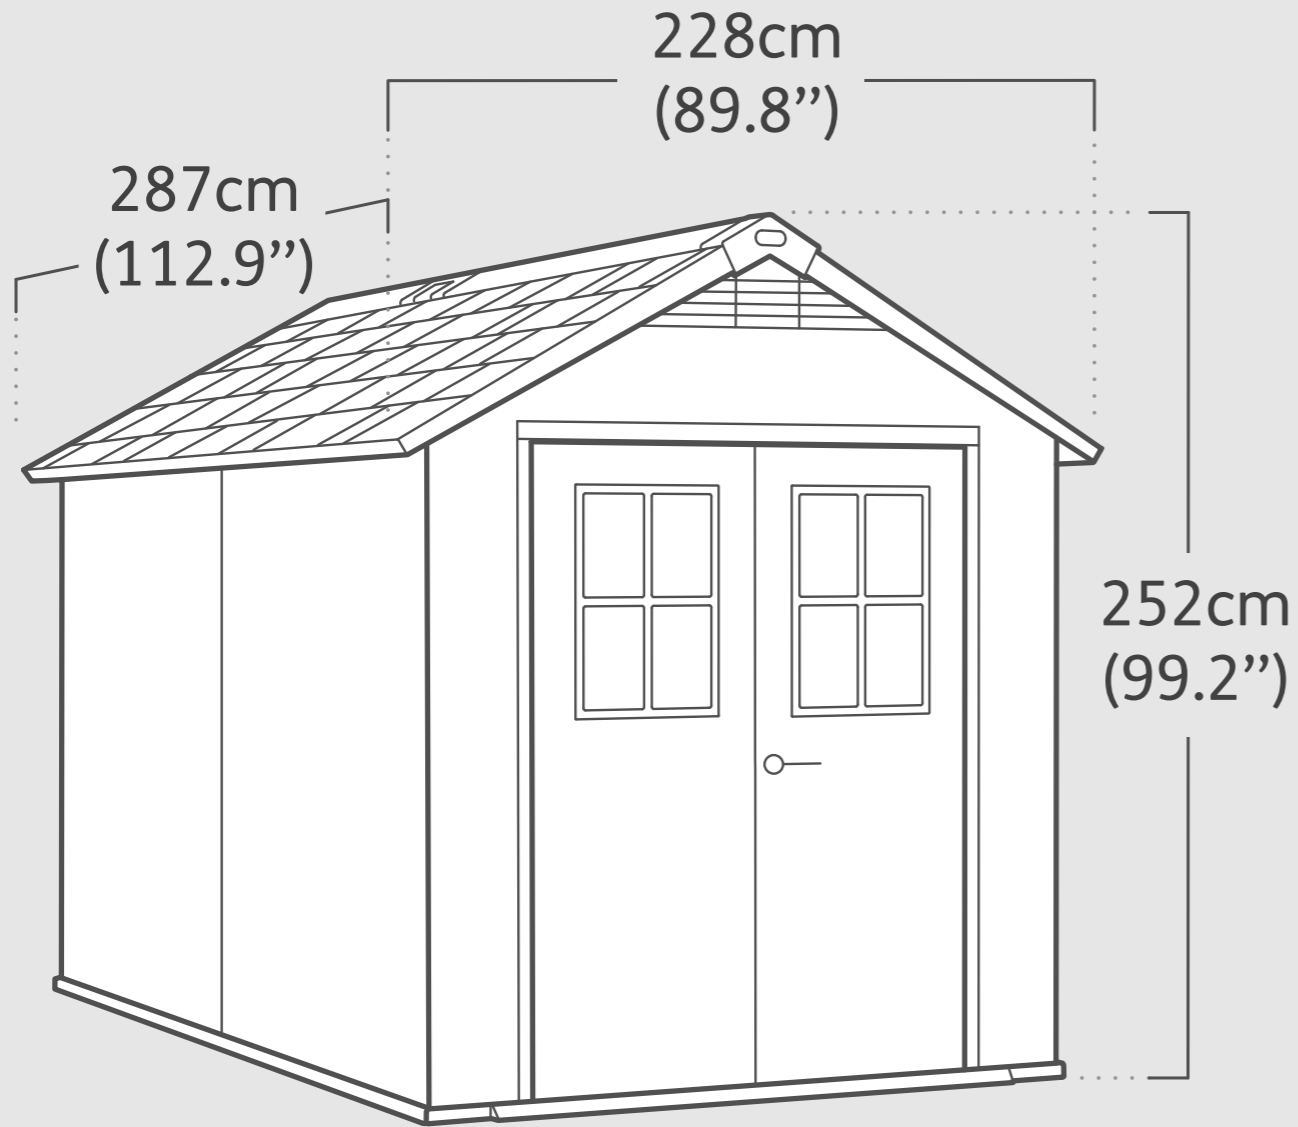

# Newton 759

Product Dimensions

Interior Dimensions (WxDxH) : 201x261x236 cm | 79"x103"x92.9"