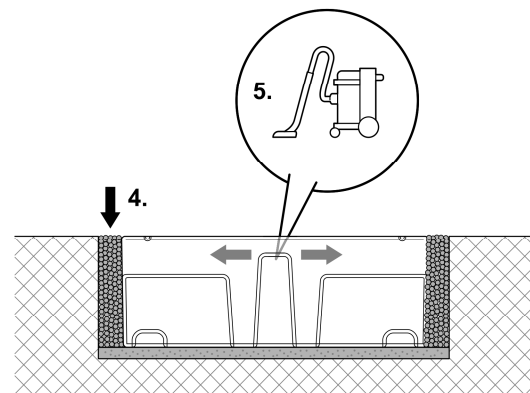

max. 150 kg

Water Reservoir Wall 90

max. 150 kg

WRR0003

WRR0011