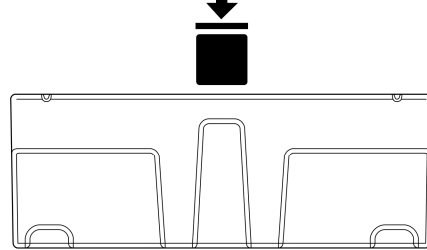

Water Reservoir Wall 60

max. 150 kg

Water Reservoir Wall 90

max. 150 kg

WRR0003

WRR0011