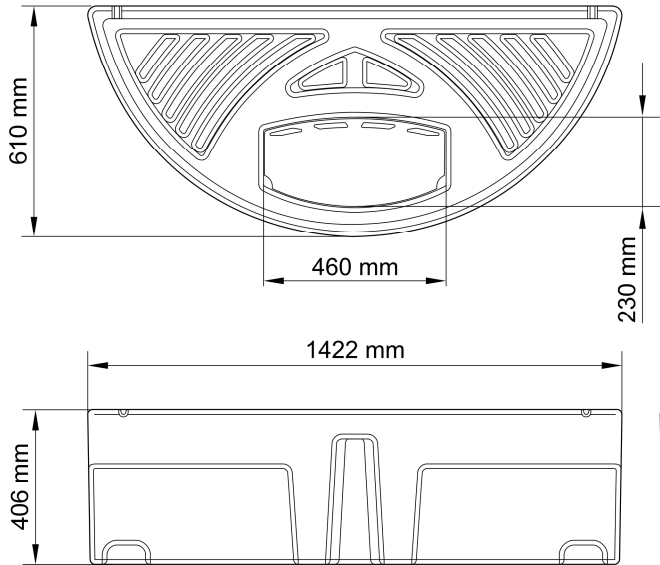

	Water Reservoir Wall 60	Water Reservoir Wall 90
V	125 l	160 l
	Aquarius Universal Premium 6000 AquaMax Eco Classic 17500	Aquarius Universal Premium 6000 AquaMax Eco Classic 17500

Water Reservoir Wall 60

max. 150 kg

Water Reservoir Wall 90

max. 150 kg

WRR0003

WRR0011