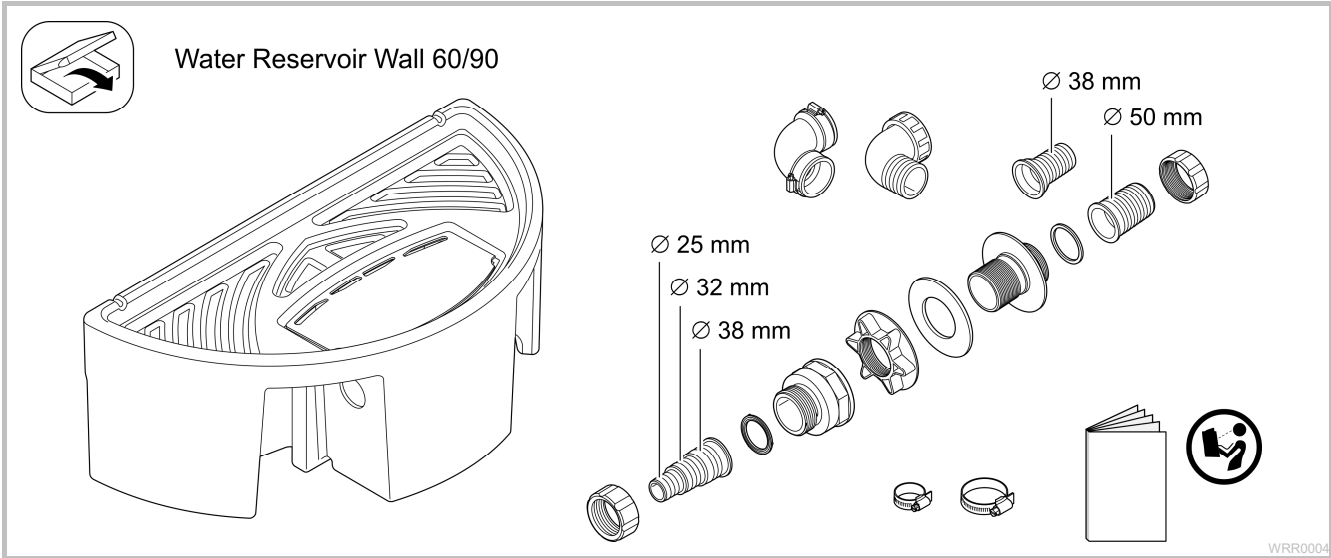

	Water Reservoir Wall 60	Water Reservoir Wall 90
V	125 l	160 l
	Aquarius Universal Premium 6000 AquaMax Eco Classic 17500	Aquarius Universal Premium 6000 AquaMax Eco Classic 17500

Water Reservoir Wall 60

max. 150 kg

Water Reservoir Wall 90

max. 150 kg

WRR0003

WRR0011