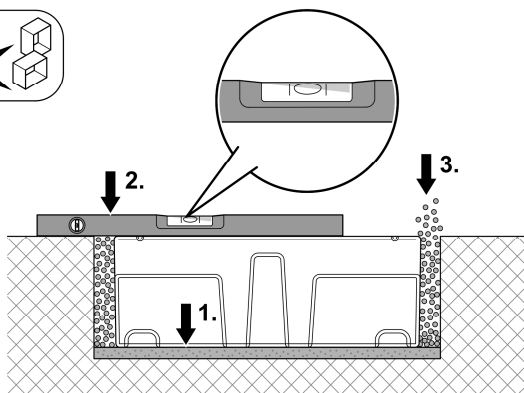

max. 150 kg

Water Reservoir Wall 90

max. 150 kg

WRR0003

WRR0011