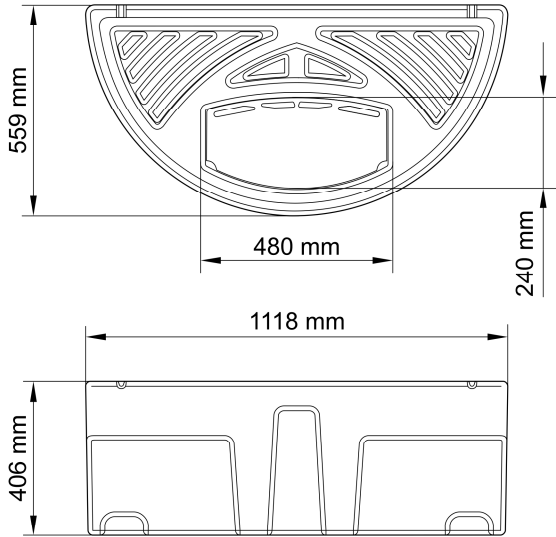

	Water Reservoir Wall 60	Water Reservoir Wall 90
V	125 l	160 l
	Aquarius Universal Premium 6000 AquaMax Eco Classic 17500	Aquarius Universal Premium 6000 AquaMax Eco Classic 17500

Water Reservoir Wall 60

max. 150 kg

Water Reservoir Wall 90

max. 150 kg

WRR0003

WRR0011