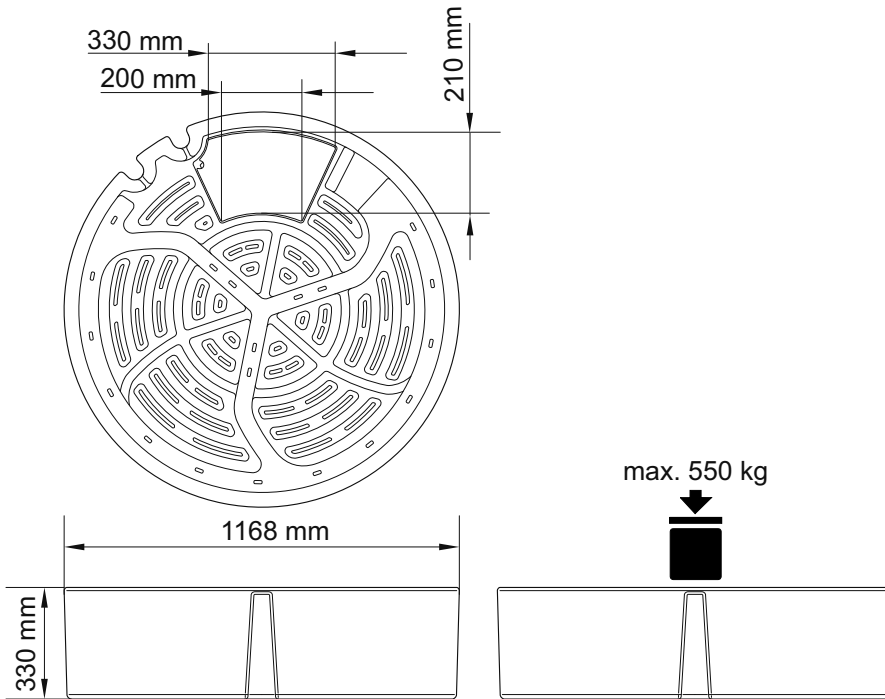

	Water Reservoir 60	Water Reservoir 80	Water Reservoir 120
V	75 l	120 l	255 l
	Aquarius Universal Classic 2000	Aquarius Universal Premium 12000	Aquarius Universal Premium 12000 AquaMax Eco Classic 17500

Water reservoir 60

Water reservoir 80

Water reservoir 120

WRR0003

WRR0008

Water reservoir	a
60	max. 1 × Ø 19 mm
80	max. 1 × Ø 25 mm
120	max. 1 × Ø 38 mm

WRR0006

WRR0010