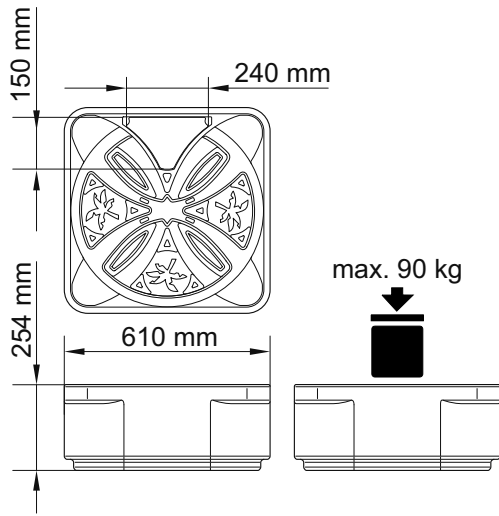

	Water Reservoir 60	Water Reservoir 80	Water Reservoir 120
V	75 l	120 l	255 l
	Aquarius Universal Classic 2000	Aquarius Universal Premium 12000	Aquarius Universal Premium 12000 AquaMax Eco Classic 17500

Water reservoir 60

Water reservoir 80

Water reservoir 120

WRR0003

WRR0008

Water reservoir	a
60	max. 1 × Ø 19 mm
80	max. 1 × Ø 25 mm
120	max. 1 × Ø 38 mm

WRR0006

WRR0010