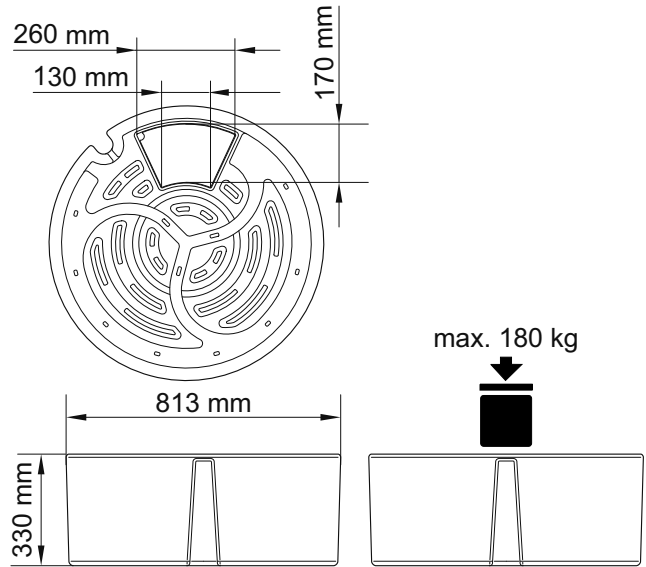

	Water Reservoir 60	Water Reservoir 80	Water Reservoir 120
V	75 l	120 l	255 l
	Aquarius Universal Classic 2000	Aquarius Universal Premium 12000	Aquarius Universal Premium 12000 AquaMax Eco Classic 17500

Water reservoir 60

Water reservoir 80

Water reservoir 120

WRR0003

WRR0008

Water reservoir	a
60	max. 1 × Ø 19 mm
80	max. 1 × Ø 25 mm
120	max. 1 × Ø 38 mm

WRR0006

WRR0010