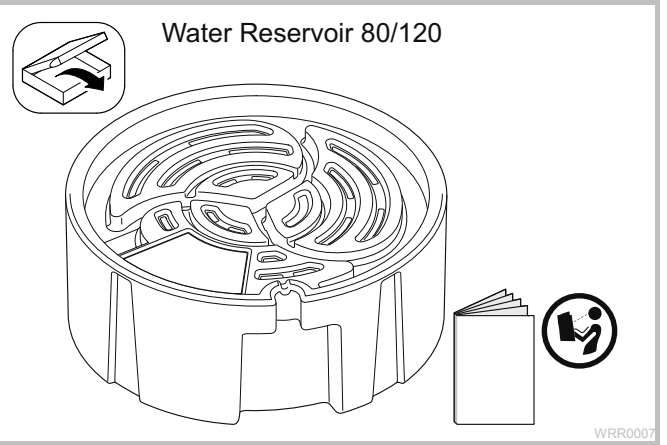

	Water Reservoir 60	Water Reservoir 80	Water Reservoir 120
V	75 l	120 l	255 l
	Aquarius Universal Classic 2000	Aquarius Universal Premium 12000	Aquarius Universal Premium 12000 AquaMax Eco Classic 17500

Water reservoir 60

Water reservoir 80

Water reservoir 120

WRR0003

WRR0008

Water reservoir	a
60	max. 1 × Ø 19 mm
80	max. 1 × Ø 25 mm
120	max. 1 × Ø 38 mm

WRR0006

WRR0010