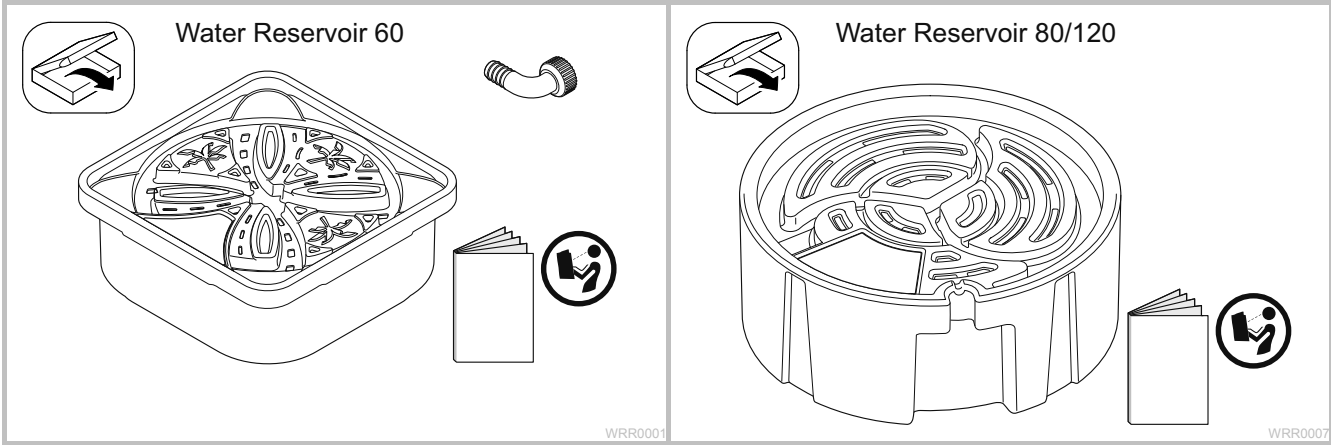

WRR0001

WRR0007

Water reservoir 60/80/120

WRR0002

	Water Reservoir 60	Water Reservoir 80	Water Reservoir 120
V	75 l	120 l	255 l
	Aquarius Universal Classic 2000	Aquarius Universal Premium 12000	Aquarius Universal Premium 12000 AquaMax Eco Classic 17500

Water reservoir 60

Water reservoir 80

Water reservoir 120

WRR0003

WRR0008

Water reservoir	a
60	max. 1 × Ø 19 mm
80	max. 1 × Ø 25 mm
120	max. 1 × Ø 38 mm

WRR0006

WRR0010