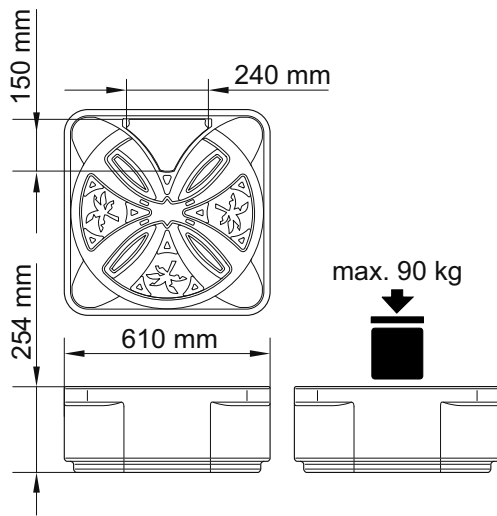

WRR0001

WRR0007

Water reservoir 60/80/120

WRR0002

	Water Reservoir 60	Water Reservoir 80	Water Reservoir 120
V	75 l	120 l	255 l
	Aquarius Universal Classic 2000	Aquarius Universal Premium 12000	Aquarius Universal Premium 12000 AquaMax Eco Classic 17500

Water reservoir 60

Water reservoir 80

Water reservoir 120

WRR0003

WRR0008

Water reservoir	a
60	max. 1 × Ø 19 mm
80	max. 1 × Ø 25 mm
120	max. 1 × Ø 38 mm

WRR0006

WRR0010