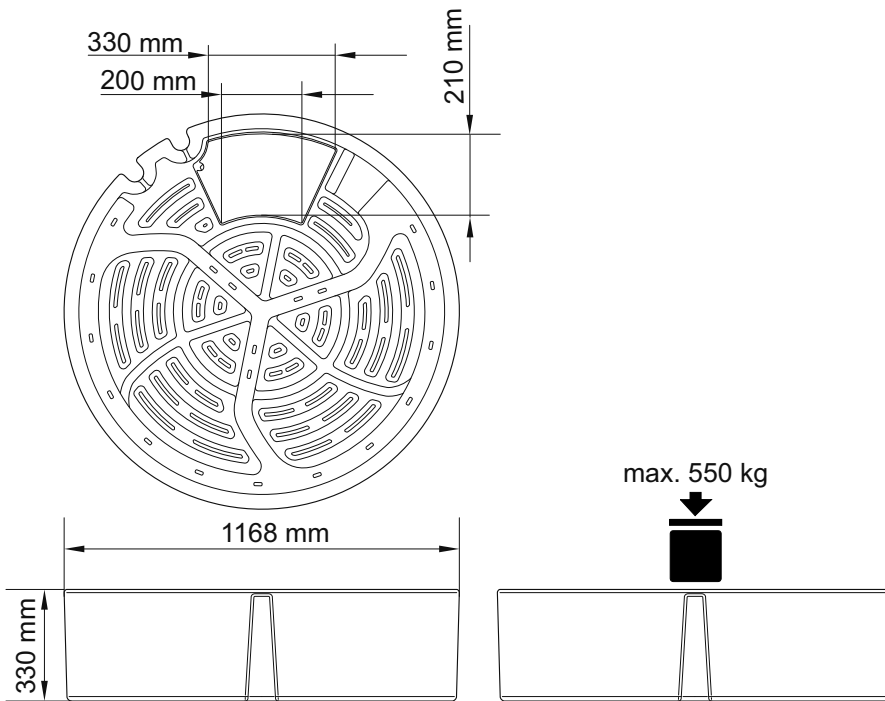

WRR0001

WRR0007

Water reservoir 60/80/120

WRR0002

	Water Reservoir 60	Water Reservoir 80	Water Reservoir 120
V	75 l	120 l	255 l
	Aquarius Universal Classic 2000	Aquarius Universal Premium 12000	Aquarius Universal Premium 12000 AquaMax Eco Classic 17500

Water reservoir 60

Water reservoir 80

Water reservoir 120

WRR0003

WRR0008

Water reservoir	a
60	max. 1 × Ø 19 mm
80	max. 1 × Ø 25 mm
120	max. 1 × Ø 38 mm

WRR0006

WRR0010