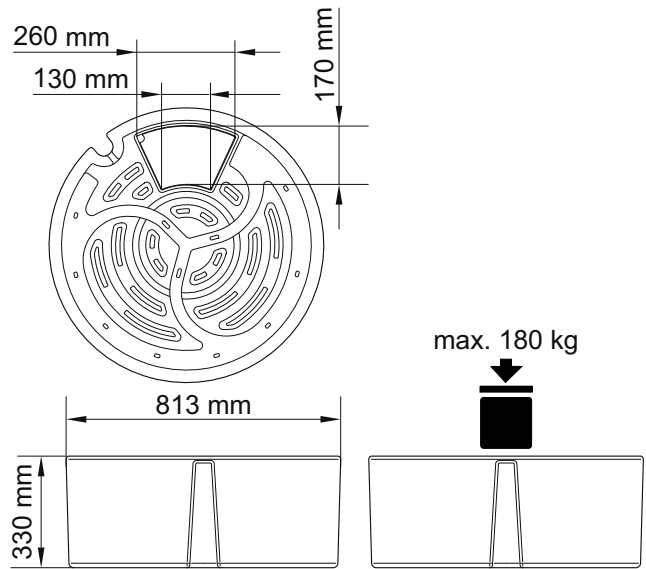

WRR0001

WRR0007

Water reservoir 60/80/120

WRR0002

	Water Reservoir 60	Water Reservoir 80	Water Reservoir 120
V	75 l	120 l	255 l
	Aquarius Universal Classic 2000	Aquarius Universal Premium 12000	Aquarius Universal Premium 12000 AquaMax Eco Classic 17500

Water reservoir 60

Water reservoir 80

Water reservoir 120

WRR0003

WRR0008

Water reservoir	a
60	max. 1 × Ø 19 mm
80	max. 1 × Ø 25 mm
120	max. 1 × Ø 38 mm

WRR0006

WRR0010