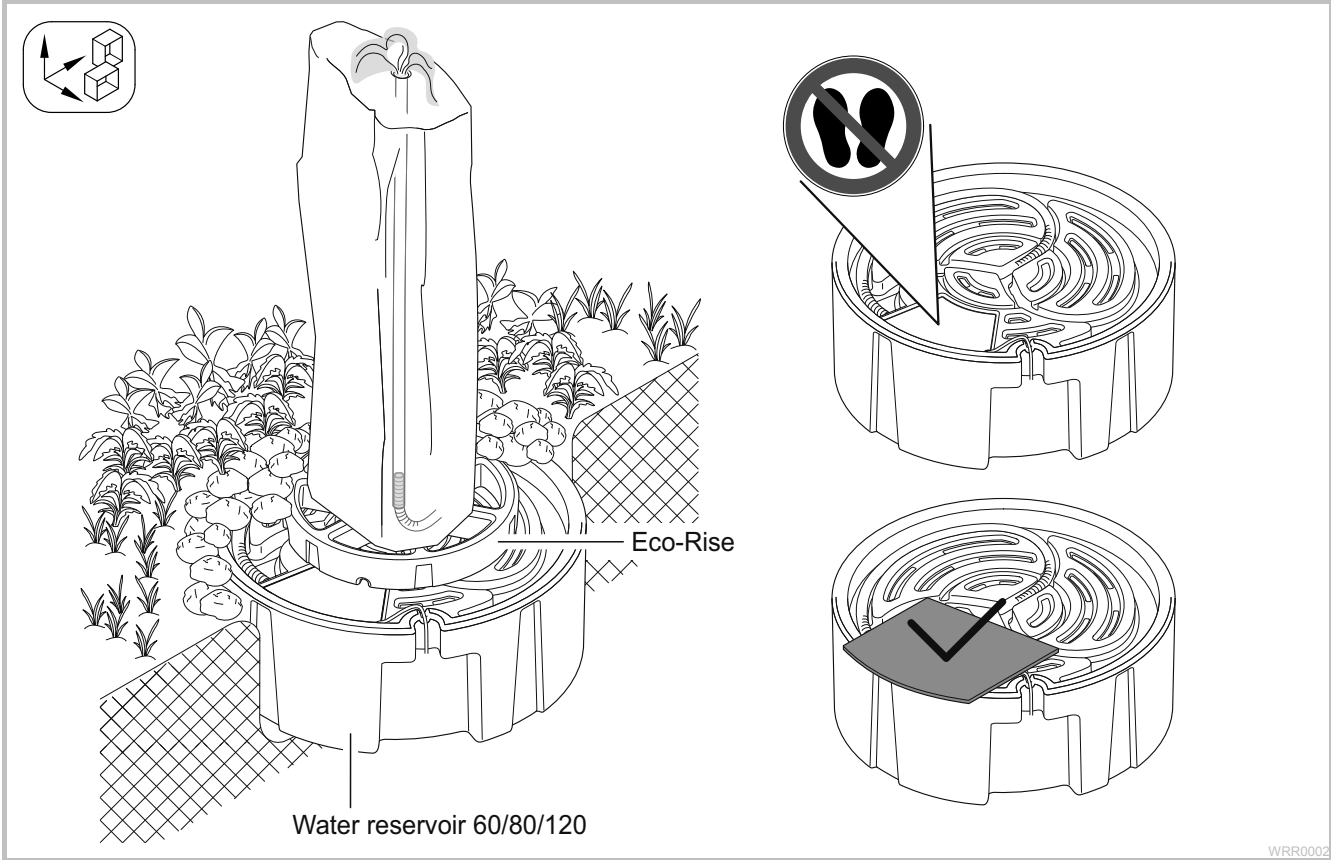

WRR0001

WRR0007

Water reservoir 60/80/120

WRR0002

	Water Reservoir 60	Water Reservoir 80	Water Reservoir 120
V	75 l	120 l	255 l
	Aquarius Universal Classic 2000	Aquarius Universal Premium 12000	Aquarius Universal Premium 12000 AquaMax Eco Classic 17500

Water reservoir 60

Water reservoir 80

Water reservoir 120

WRR0003

WRR0008

Water reservoir	a
60	max. 1 × Ø 19 mm
80	max. 1 × Ø 25 mm
120	max. 1 × Ø 38 mm

WRR0006

WRR0010