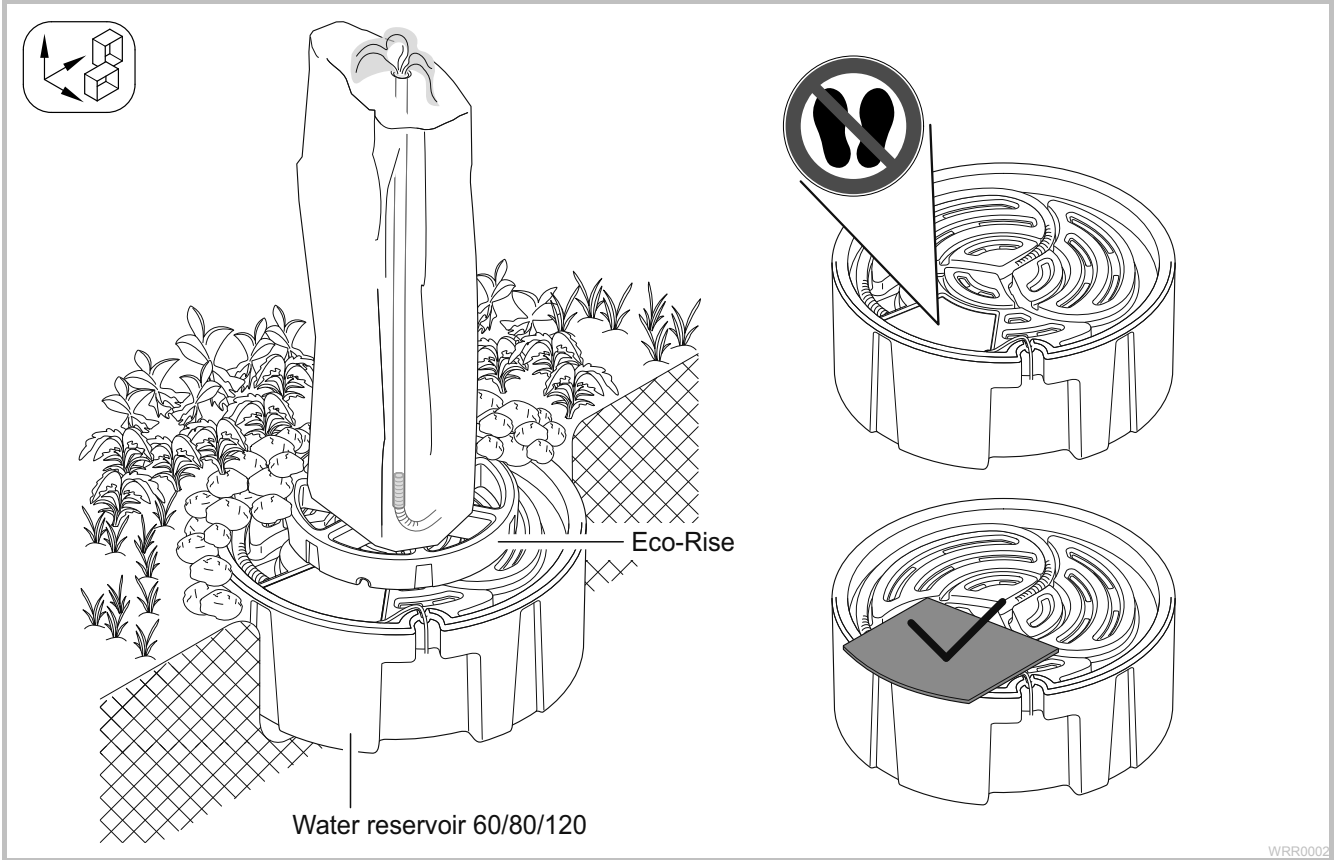

	Water Reservoir 60	Water Reservoir 80	Water Reservoir 120
V	75 l	120 l	255 l
	Aquarius Universal Classic 2000	Aquarius Universal Premium 12000	Aquarius Universal Premium 12000 AquaMax Eco Classic 17500

Water reservoir 60

Water reservoir 80

Water reservoir 120

WRR0003

WRR0008

Water reservoir	a
60	max. 1 × Ø 19 mm
80	max. 1 × Ø 25 mm
120	max. 1 × Ø 38 mm

WRR0006

WRR0010