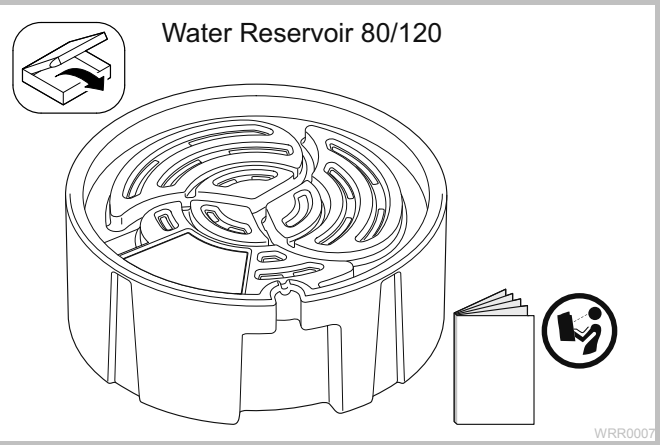

	Water Reservoir 60	Water Reservoir 80	Water Reservoir 120
V	75 l	120 l	255 l
	Aquarius Universal Classic 2000	Aquarius Universal Premium 12000	Aquarius Universal Premium 12000 AquaMax Eco Classic 17500

Water reservoir 60

Water reservoir 80

Water reservoir 120

WRR0003

WRR0008

Water reservoir	a
60	max. 1 × Ø 19 mm
80	max. 1 × Ø 25 mm
120	max. 1 × Ø 38 mm

WRR0006

WRR0010