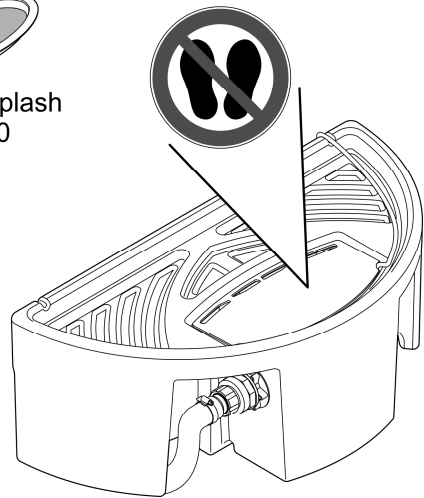

Water Reservoir Wall 60/90

WRR0004

Silent Splash
30/60/90

Water Reservoir
Wall 60/90

Splash Mat Wall 60/90

WRR0005

	Water Reservoir Wall 60	Water Reservoir Wall 90
V	125 l	160 l
	Aquarius Universal Premium 6000 AquaMax Eco Classic 17500	Aquarius Universal Premium 6000 AquaMax Eco Classic 17500