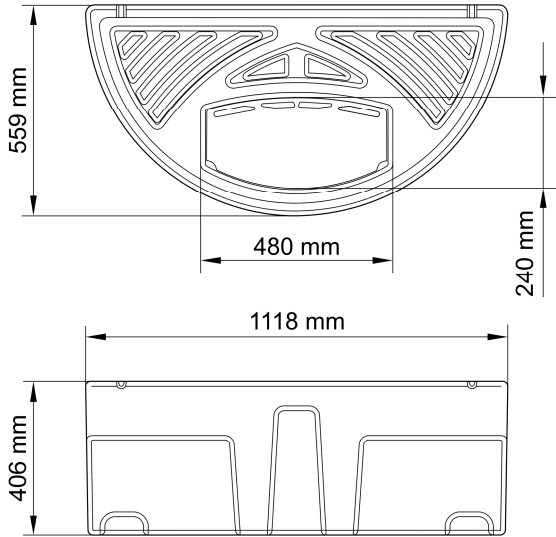

Water Reservoir Wall 60/90

WRR0004

Silent Splash
30/60/90

Water Reservoir
Wall 60/90

Splash Mat Wall 60/90

WRR0005

	Water Reservoir Wall 60	Water Reservoir Wall 90
V	125 l	160 l
	Aquarius Universal Premium 6000 AquaMax Eco Classic 17500	Aquarius Universal Premium 6000 AquaMax Eco Classic 17500

Water Reservoir Wall 60

max. 150 kg

Water Reservoir Wall 90

max. 150 kg

WRR0003

WRR0011