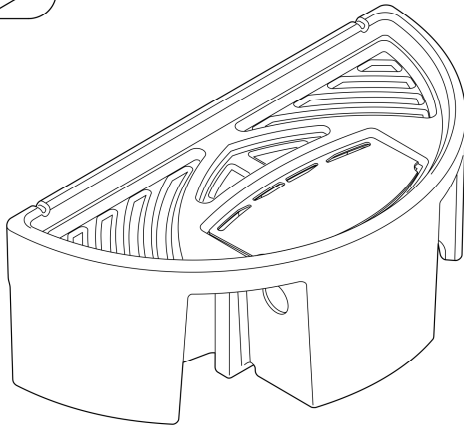

Water Reservoir Wall 60/90

WRR0004

Silent Splash
30/60/90

Water Reservoir
Wall 60/90

Splash Mat Wall 60/90

WRR0005

	Water Reservoir Wall 60	Water Reservoir Wall 90
V	125 l	160 l
	Aquarius Universal Premium 6000 AquaMax Eco Classic 17500	Aquarius Universal Premium 6000 AquaMax Eco Classic 17500