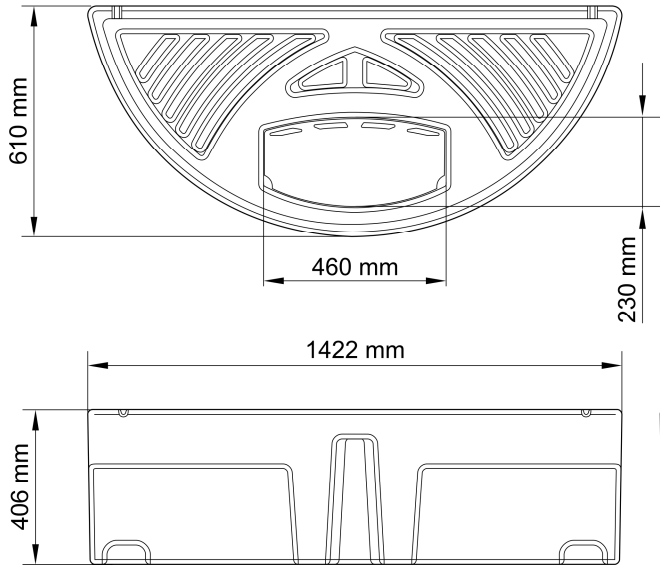

Water Reservoir Wall 60/90

WRR0004

Silent Splash
30/60/90

Water Reservoir
Wall 60/90

Splash Mat Wall 60/90

WRR0005

	Water Reservoir Wall 60	Water Reservoir Wall 90
V	125 l	160 l
	Aquarius Universal Premium 6000 AquaMax Eco Classic 17500	Aquarius Universal Premium 6000 AquaMax Eco Classic 17500

Water Reservoir Wall 60

max. 150 kg

Water Reservoir Wall 90

max. 150 kg

WRR0003

WRR0011