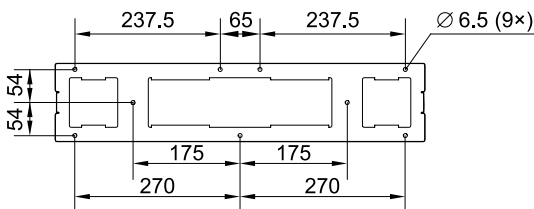

Waterfall Set 60 Solo

kg 15.00 kg