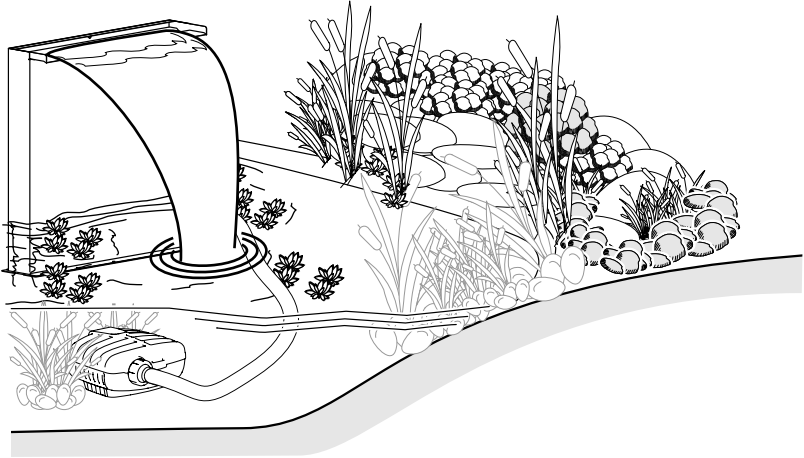

# Waterfall 30 Set

**kg** 8.50 kg

15737

# Waterfall Set 60 Solo

**kg** 15.00 kg

15737