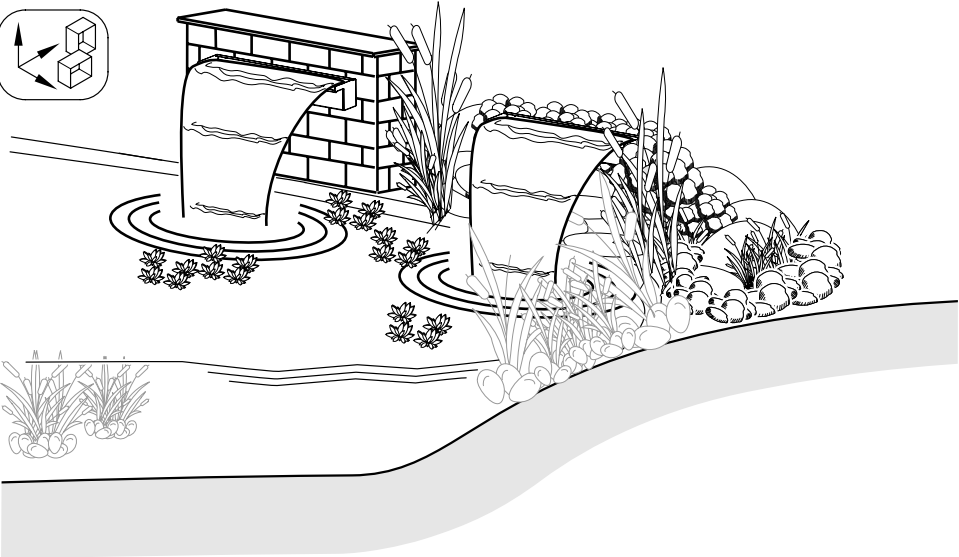

# Waterfall Set 60 Solo

**kg** 15.00 kg

15737

# Waterfall 30 | Waterfall 60 | Waterfall 90